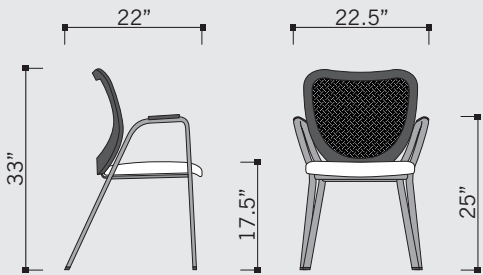

Q-Ten Guest Chair

Body mesh back and upholstered water fall style seat cushion.

Finish flat silver powder coating.

Base 4-legged stackable base made of oval steel tubing finished with black powder coating.

ANSI/BIFMA standards meets ANSI/BIFMA Standards.

GSA standards meets GSA Standards.

- **4** 4-leg base
- **MU** mesh upholstery
- **UF** upholstery fabric